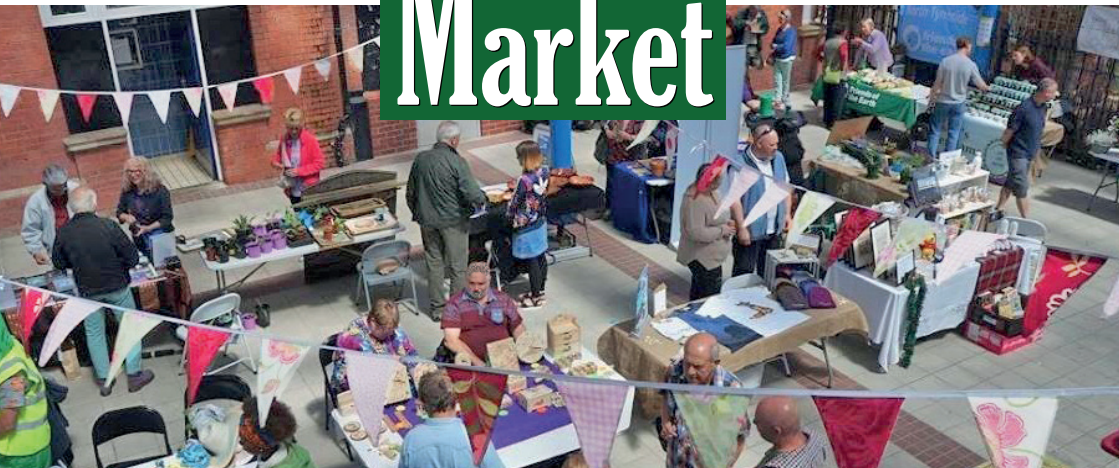

Green Beans  
*Community*

Market

- Arts & Crafts
- Live Music
- Plants & Seeds
- Family Activities
- Food & Drink
- Charities
- Jewellery
- Coffee Shop
- Wellbeing Products
- ...and more!

**WHITLEY BAY**  
**STATION**

**10 AM 'TIL 3 PM**  
**LAST SUNDAY** *of the MONTH*  
**@WHITLEY BAY METRO STATION**

Green Beans  
Community

**10 AM 'TIL 3 PM**

**LAST SUNDAY** *of the MONTH*  
**WHITLEY BAY METRO STATION**

-  Local
-  Up-cycled
-  Creative
-  Healthy

✉ [greenbeansmarket@gmail.com](mailto:greenbeansmarket@gmail.com)

@greenbeansmarket